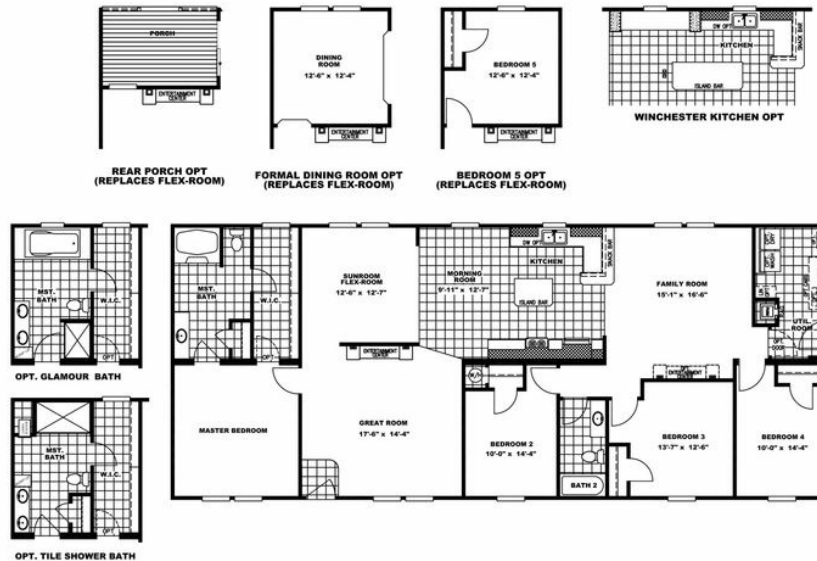

Cumberland Model number: 25CMQ32724AH18

4 beds • 2 baths • 2304 sq.ft. • 32' width • 72' depth

Our home building facilities invest in continuous product and process improvements. Plans, dimensions, features, materials, specifications and availability are subject to change without notice or obligation. Renderings and floor plans are representative likenesses of our homes and may differ from the actual homes. We invite you to tour a Home Center near you and inspect the highest value in quality housing available or call (606) 638-4663 to speak with a Home Consultant. Copyright 2017, CMH. All rights reserved.

<https://www.claytonhomeslouisia.com>

CLAYTON HOMES-LOUISA

17151 HWY 23
LOUISA, KY 41230

Monday - Thursday: 9am - 7pm
Friday: 9am - 6pm
Saturday: 9am - 5pm
Sunday: Closed

(606) 638-4663